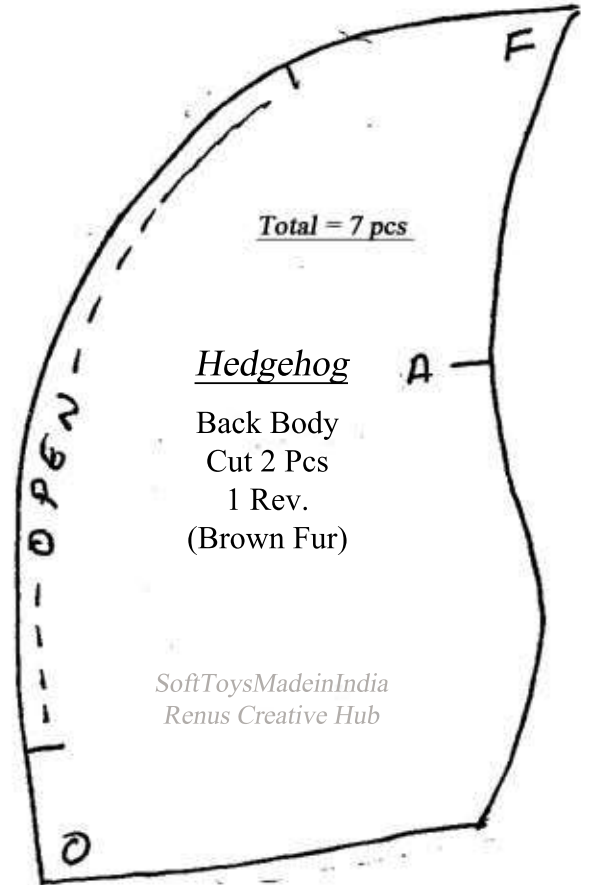

Hedgehog
Face
Cut 1 pc.
(Yellow)

SOFTTOYSMADEININDIA
RENU'S CREATIVE HUB

Total = 7 pcs

Hedgehog
Back Body
Cut 2 Pcs
1 Rev.
(Brown Fur)

SOFTTOYSMADEININDIA
RENU'S CREATIVE HUB

Hedgehog
Front Body
Cut 1 Pc
(Yellow)

SOFTTOYSMADEININDIA
RENU'S CREATIVE HUB

Hedgehog
Ears
Cut 4 Pcs
2 Rev.
(Yellow)

SOFTTOYSMADEININDIA
RENU'S CREATIVE HUB

Hedgehog
Foot
Cut 4 Pcs
2 Rev.
(Yellow)

SOFTTOYSMADEININDIA
RENU'S CREATIVE HUB

Hedgehog
Hands
Cut 4 Pcs
2 Rev.
(Yellow)