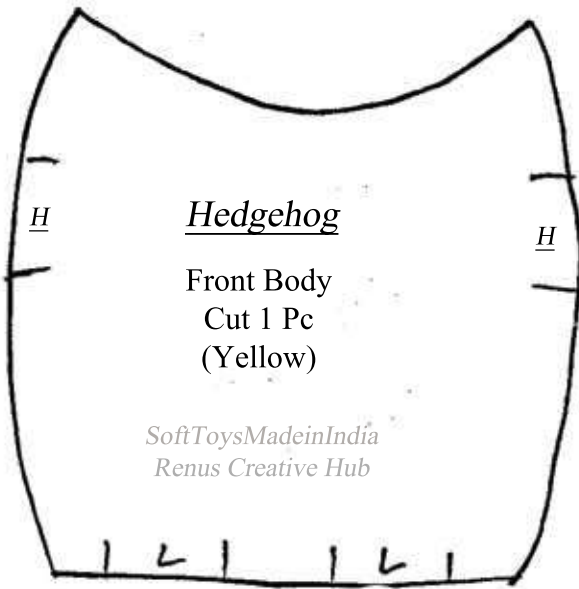

Hedgehog
Face
Cut 1 pc.
(Yellow)

SOFTTOYSMADEININDIA
RENU'S CREATIVE HUB

Total = 7 pcs

Hedgehog
Back Body
Cut 2 Pcs
1 Rev.
(Brown Fur)

SOFTTOYSMADEININDIA
RENU'S CREATIVE HUB

Hedgehog
Front Body
Cut 1 Pc
(Yellow)

SOFTTOYSMADEININDIA
RENU'S CREATIVE HUB

Hedgehog
Ears
Cut 4 Pcs
2 Rev.
(Yellow)

SOFTTOYSMADEININDIA
RENU'S CREATIVE HUB

Hedgehog
Foot
Cut 4 Pcs
2 Rev.
(Yellow)

SOFTTOYSMADEININDIA
RENU'S CREATIVE HUB

Hedgehog
Hands
Cut 4 Pcs
2 Rev.
(Yellow)